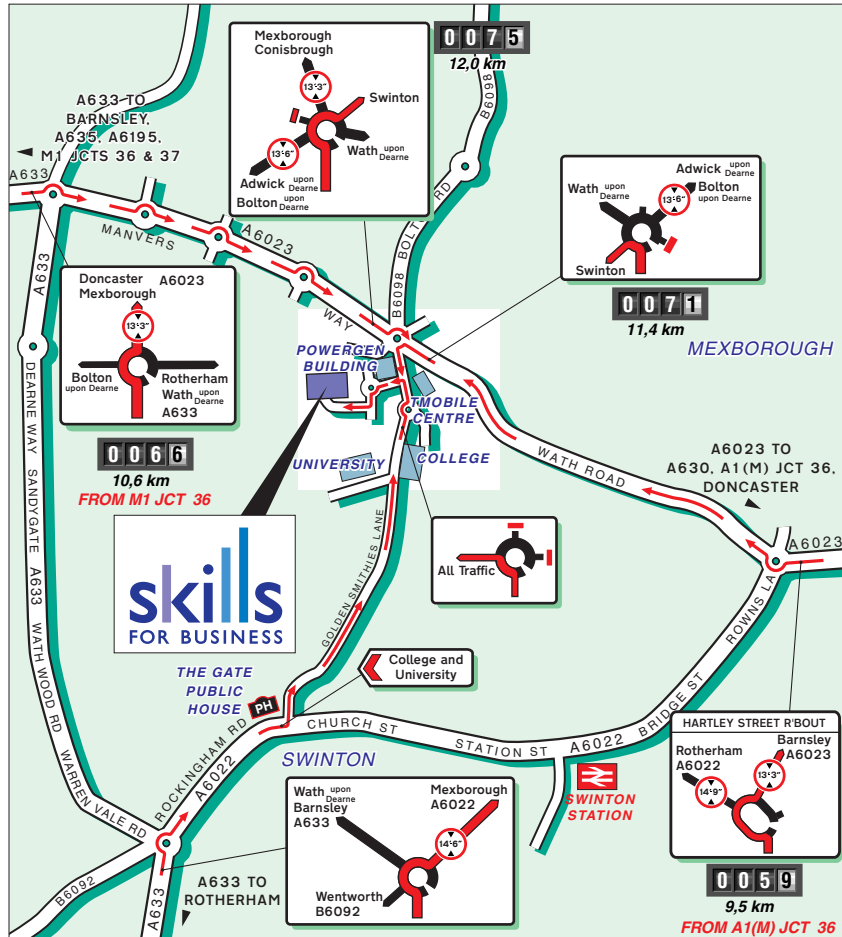

**DIRECTIONS**

From A633 (Barnsley, A635, A6195, M1 Junction 36 & 37 direction) - At a roundabout join the A6023 Manvers Way. Go straight ahead at the first three roundabouts. At the fourth roundabout take the fourth exit onto Golden Smithies Lane. Then follow the road and take the first right, at the next roundabout take first left into the car park. Please ensure you park in a non-numbered space.

From A633 (Rotherham direction) - At a roundabout join A6022 Rockingham Road. Follow for a short distance and take your third left (The Gate Public House) onto Golden Smithies Lane. Follow the road and bear left at the next roundabout. (T Mobile opposite) Continue down the road and take your first left, then first left into the car park. Please ensure you park in a non-numbered space.

From A6023 (A630, A1(M), Junction 36, Doncaster direction) - At the last roundabout after leaving Mexborough go straight ahead onto Wath Road (still A6023). Follow to the next roundabout and take first left onto Golden Smithies Lane. Then follow the road and take the first right, at the next roundabout take first left into the car park. Please ensure you park in a non-numbered space.